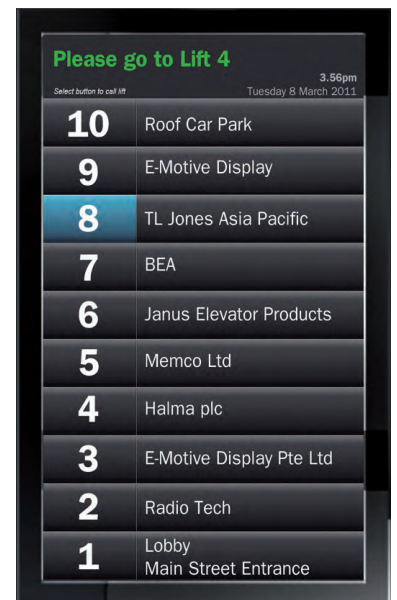

Use it either as a digital directory or link it to a destination dispatch system for the ultimate in passenger management efficiency

Interactively query information about the services, facilities and tenants of a building

UK/Europe:
Memco Ltd +44 1628 770 734
USA:
Janus Elevator Products, Inc
+1 631 864 3699

www.tljones.com

A HALMA COMPANY

COMMANDER™ PMIS

TOUCH BUILDING INFORMATION CENTRE

System Architecture

Corporate Offices:
TL Jones Asia Pacific Pte Ltd
Singapore +65 6776 4111
www.tljones.com
E-Motive Display Pte Ltd
Singapore +65 6776 4111
www.emotivedisplay.com