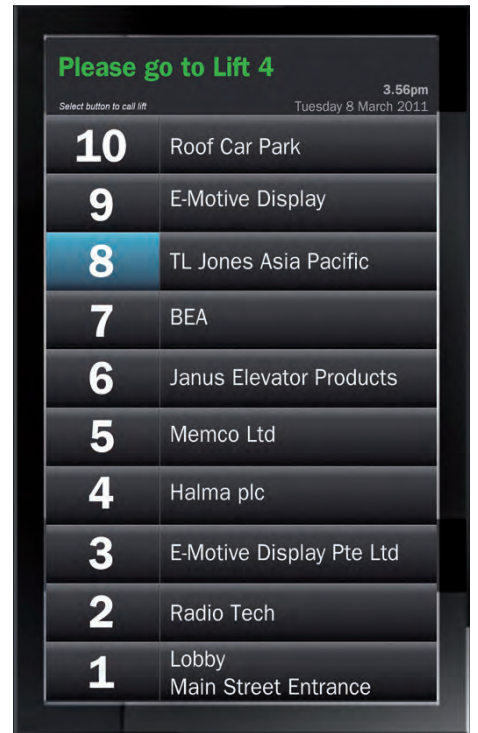

COMMANDER™ PMIS

TOUCH BUILDING INFORMATION CENTRE

GENERAL SPECIFICATIONS:		
LCD Type	TFT	
Size	42", 16:10 aspect	
Resolution	1650 x 1050 pixels	
Colour Depth	Full Colour	
Viewing Area* (LxH) (mm)	930 x 523	
Overall Display Dimension (L x W x D)(mm)	1150 x 680 x 130	
Viewing Angle* X-axis (deg)	170	
Viewing Angle* Y-axis (deg)	170	
Contrast Ratio*	≥ 250:1	
Luminance* (cd/m ²)	≥ 250	
LED Backlight MTBF (Hrs)	50,000	
Response time	8mS	
ELECTRICAL SPECIFICATIONS:		
Power Supply Options:	120V to 240V AC	
Input Apparent Power (AC PSU option)	540W	
Signal Rated Input Voltage (OPTO Isolated)	+5V to +27V DC	
Signal Rated Output Current (OPTO Isolated)	50mA max @ 24V DC per output	
TOUCH SCREEN SPECIFICATIONS:		
Technology	IR optical touch	
Touch method	Finger, gloved hand or any other pointer (>3.7mm diameter)	
Touch response time (typical)	14mS	
Luminance Transmission	>92%	
ENVIRONMENTAL SPECIFICATIONS:		
Temperature range	0°C to +50°C	
Operational humidity range	10% to 90% RH	
STANDARDS COMPLIANCE:		
Electromagnetic compatibility:	Emission Immunity	BS EN12015:2004 : Lifts escalators and passenger conveyors BS EN12016:2004: Lifts escalators and passenger conveyors

These specifications are subject to change

SMD4038-01

COMMANDER™ PMIS
TL JONES

Welcome building visitors with the revolutionary new building information centre, COMMANDER™ PMIS. While creating an unbeatable first impression, the PMIS provides a state of the art interactive information platform for building patrons, relaying tenant and building layout information along with multimedia advertising or up to the minute news at the touch of a finger.

Use it either as a digital directory or link it to a destination dispatch system for the ultimate in passenger management efficiency

Interactively query information about the services, facilities and tenants of a building