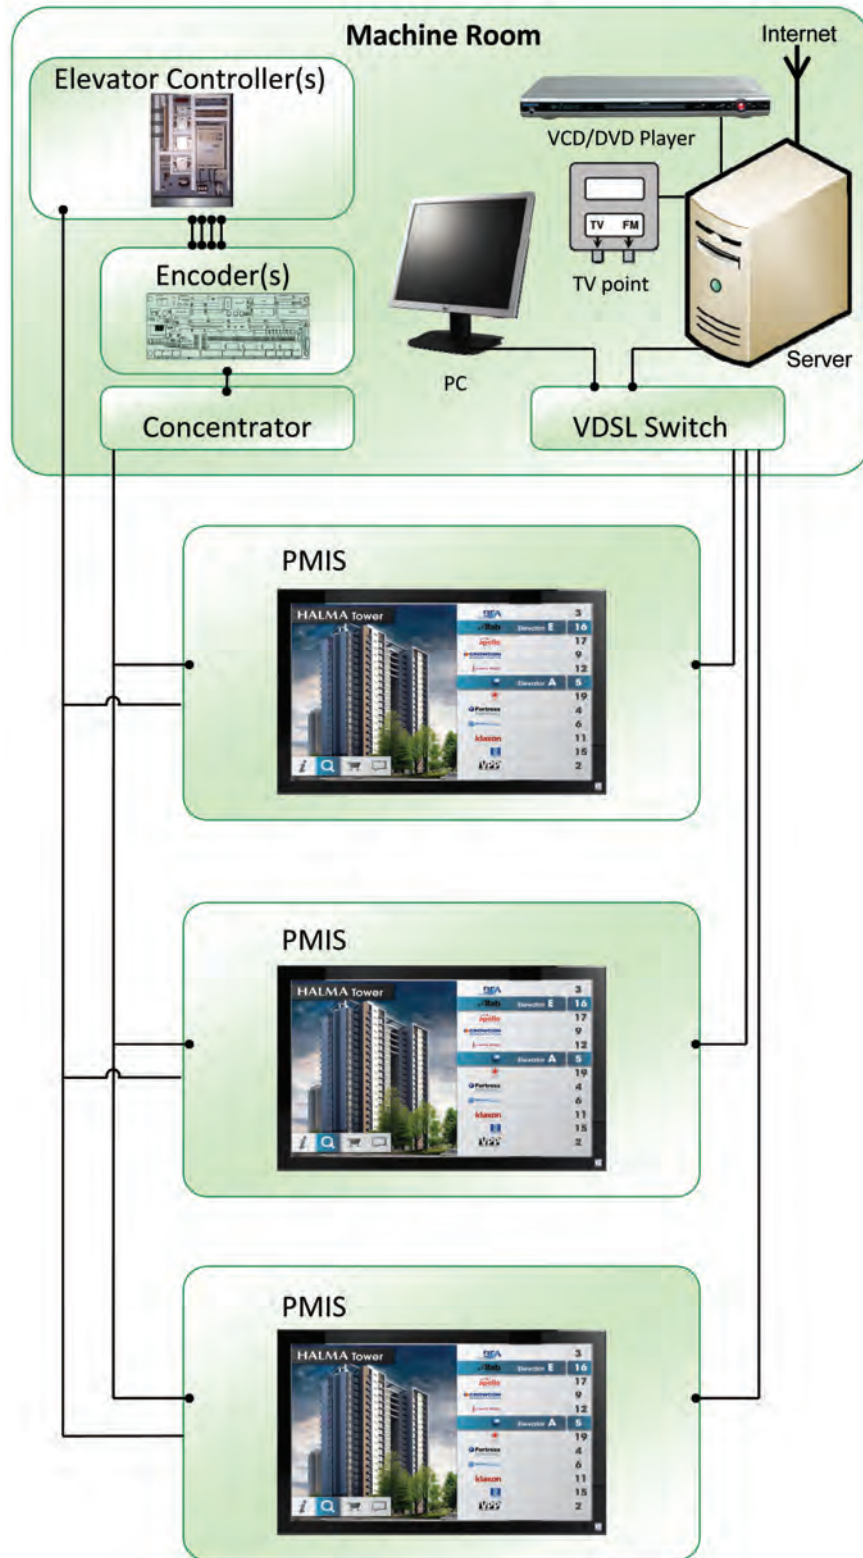

These specifications are subject to change

SMD4038-01

COMMANDER™ PMIS
TL JONES

Welcome building visitors with the revolutionary new building information centre, COMMANDER™ PMIS. While creating an unbeatable first impression, the PMIS provides a state of the art interactive information platform for building patrons, relaying tenant and building layout information along with multimedia advertising or up to the minute news at the touch of a finger.

Use it either as a digital directory or link it to a destination dispatch system for the ultimate in passenger management efficiency

Interactively query information about the services, facilities and tenants of a building

Fully programmable and customisable LCD screen

High quality graphics and interactivity, with infinite branding and colour possibilities

Can be used in conjunction with destination dispatch systems

Reconfigurable in-service (floor naming etc.)

UK/Europe:
Memco Ltd +44 1628 770 734
USA:
Janus Elevator Products, Inc
+1 631 864 3699

www.tljones.com

A HALMA COMPANY

COMMANDER™ PMIS

TOUCH BUILDING INFORMATION CENTRE

System Architecture

Corporate Offices:
TL Jones Asia Pacific Pte Ltd
Singapore +65 6776 4111
www.tljones.com
E-Motive Display Pte Ltd
Singapore +65 6776 4111
www.emotivedisplay.com